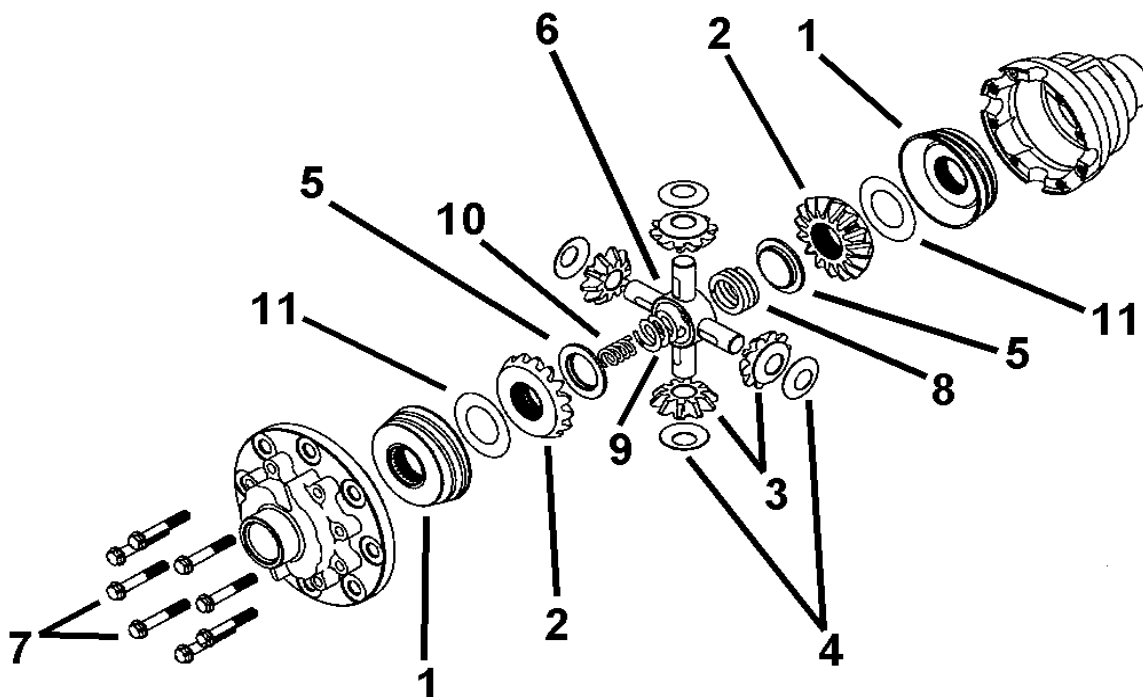

Spicer Axle Assembly (Formerly BTR)

T.V.R

0576-528021 Hydratrak HR1 Differential Assembly

Key No	Part Number	Description	Qty
1	0578-528073	Case assembly	1
2	0576-589001	Coupling Assembly	1
3	0576-033017	Side Gear - LH	1
4	0578-032010	Pinion Gear	4
5	0578-193089	Pinion Thrust Block	1
6	0578-042001	Spider - Pinion	1
7	0578-193092	Thrust Washer - LH - Side Gear .60mm	1
8	0578-193090	Thrust Washer - RH Side Gear Selective .40mm	A.R.
	0578-193091	Thrust Washer - RH Side Gear Selective .50mm	A.R.
	0578-193092	Thrust Washer - RH Side Gear Selective .60mm	A.R.
	0578-193093	Thrust Washer - RH Side Gear Selective .70mm	A.R.
	0578-193094	Thrust Washer - RH Side Gear Selective .80mm	A.R.
9	0578-183069	Bolt	8

motospecs

Member of Pacific Automotive

Spicer Axle Assembly (Formerly BTR)

T.V.R

0576-528022 Hydratrak HR4 Differential Assembly

Key No	Part Number	Description	Qty
1	0578-528073	Case assembly	1
2	0576-589002	Coupling Assembly	1
3	0576-033017	Side Gear - LH	1
4	0578-032010	Pinion Gear	4
5	0578-193089	Pinion Thrust Block	1
6	0578-042001	Spider - Pinion	1
7	0578-193092	Thrust Washer - LH - Side Gear .60mm	1
8	0578-193090	Thrust Washer - RH Side Gear Selective .40mm	A.R.
	0578-193091	Thrust Washer - RH Side Gear Selective .50mm	A.R.
	0578-193092	Thrust Washer - RH Side Gear Selective .60mm	A.R.
	0578-193093	Thrust Washer - RH Side Gear Selective .70mm	A.R.
	0578-193094	Thrust Washer - RH Side Gear Selective .80mm	A.R.
9	0578-183069	Bolt	8

motospecs

Member of Pacific Automotive

Spicer Axle Assembly
(Formerly BTR)

T.V.R

0576-528006 LSD
Differential Assembly
No Service Parts

Key No	Part Number	Description	Qty
1		Cone - Brake	2
2		Side Gear	2
3		Pinion Gear	4
4		Thrust Washer - Pinion Gear	4
5		Thrust Plate	2
6		Shaft - Diff Pinion Cross	1
7		Bolt - Flanged	8
8		Spring - Helical - Large	1
9		Spring - Helical - Medium	1
10		Spring - Helical - Small	1
11		Shim - Thrust .005"	A.R
		Shim - Thrust .010"	A.R
N.I.		Gear Kit	A.R