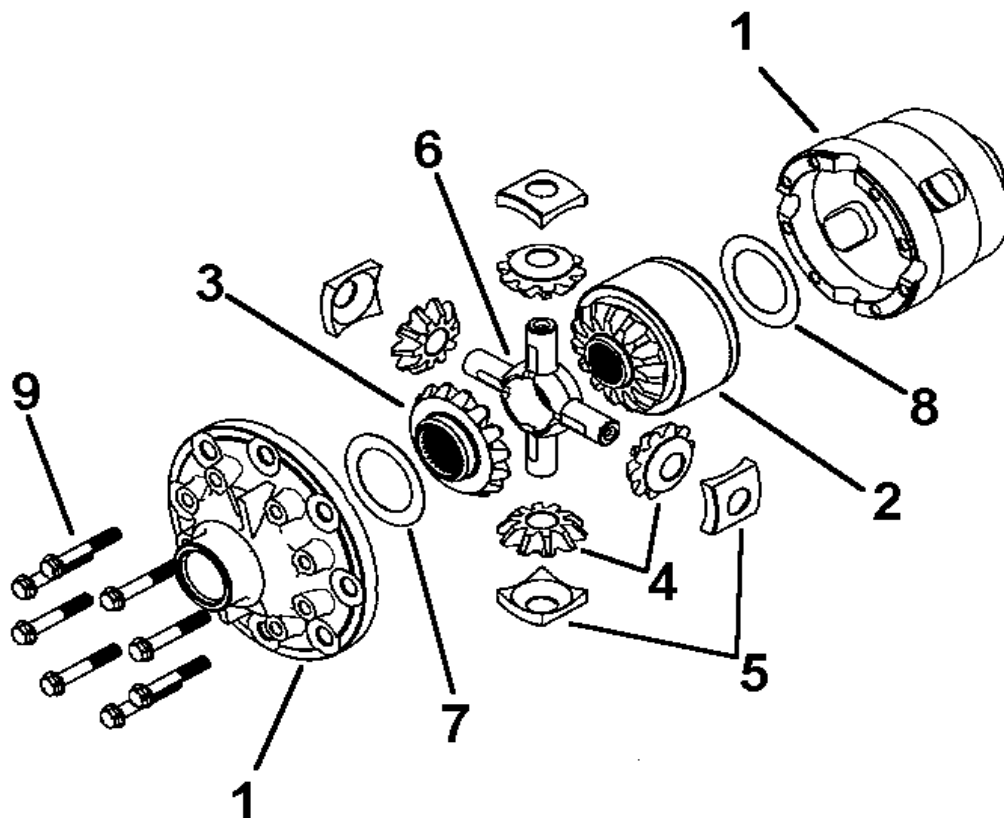

Spicer Axle Assembly (Formerly BTR)

T.V.R

0576-528021 Hydratrak HR1 Differential Assembly

Key No	Part Number	Description	Qty
1	0578-528073	Case assembly	1
2	0576-589001	Coupling Assembly	1
3	0576-033017	Side Gear - LH	1
4	0578-032010	Pinion Gear	4
5	0578-193089	Pinion Thrust Block	1
6	0578-042001	Spider - Pinion	1
7	0578-193092	Thrust Washer - LH - Side Gear .60mm	1
8	0578-193090	Thrust Washer - RH Side Gear Selective .40mm	A.R.
	0578-193091	Thrust Washer - RH Side Gear Selective .50mm	A.R.
	0578-193092	Thrust Washer - RH Side Gear Selective .60mm	A.R.
	0578-193093	Thrust Washer - RH Side Gear Selective .70mm	A.R.
	0578-193094	Thrust Washer - RH Side Gear Selective .80mm	A.R.
9	0578-183069	Bolt	8

motospecs

Member of Pacific Automotive

Spicer Axle Assembly (Formerly BTR)

T.V.R

0576-528022 Hydratrak HR4 Differential Assembly

Key No	Part Number	Description	Qty
1	0578-528073	Case assembly	1
2	0576-589002	Coupling Assembly	1
3	0576-033017	Side Gear - LH	1
4	0578-032010	Pinion Gear	4
5	0578-193089	Pinion Thrust Block	1
6	0578-042001	Spider - Pinion	1
7	0578-193092	Thrust Washer - LH - Side Gear .60mm	1
8	0578-193090	Thrust Washer - RH Side Gear Selective .40mm	A.R.
	0578-193091	Thrust Washer - RH Side Gear Selective .50mm	A.R.
	0578-193092	Thrust Washer - RH Side Gear Selective .60mm	A.R.
	0578-193093	Thrust Washer - RH Side Gear Selective .70mm	A.R.
	0578-193094	Thrust Washer - RH Side Gear Selective .80mm	A.R.
9	0578-183069	Bolt	8

motospecs

Member of Pacific Automotive

Spicer Axle Assembly
(Formerly BTR)

T.V.R

0576-528006 LSD
Differential Assembly
No Service Parts

Key No	Part Number	Description	Qty
1		Cone - Brake	2
2		Side Gear	2
3		Pinion Gear	4
4		Thrust Washer - Pinion Gear	4
5		Thrust Plate	2
6		Shaft - Diff Pinion Cross	1
7		Bolt - Flanged	8
8		Spring - Helical - Large	1
9		Spring - Helical - Medium	1
10		Spring - Helical - Small	1
11		Shim - Thrust .005"	A.R
		Shim - Thrust .010"	A.R
N.I.		Gear Kit	A.R