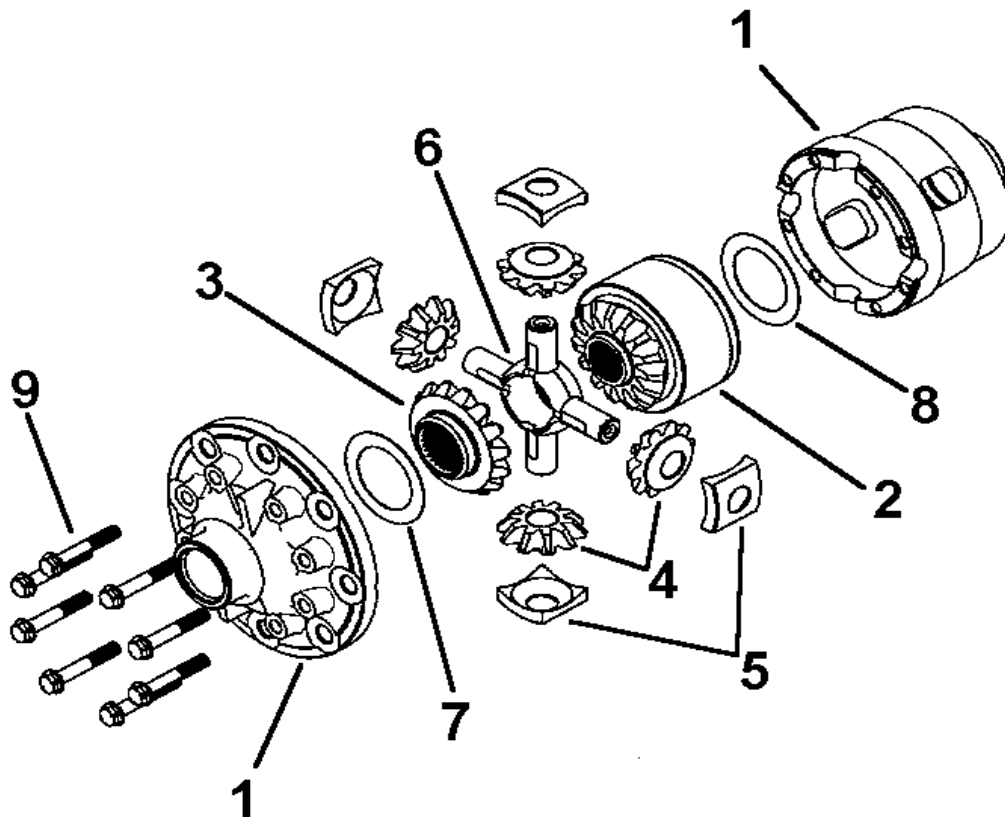

Spicer Axle Assembly (Formerly BTR)

T.V.R

0576-528021 Hydratrak HR1 Differential Assembly

Key No	Part Number	Description	Qty
1	0578-528073	Case assembly	1
2	0576-589001	Coupling Assembly	1
3	0576-033017	Side Gear - LH	1
4	0578-032010	Pinion Gear	4
5	0578-193089	Pinion Thrust Block	1
6	0578-042001	Spider - Pinion	1
7	0578-193092	Thrust Washer - LH - Side Gear .60mm	1
8	0578-193090	Thrust Washer - RH Side Gear Selective .40mm	A.R.
	0578-193091	Thrust Washer - RH Side Gear Selective .50mm	A.R.
	0578-193092	Thrust Washer - RH Side Gear Selective .60mm	A.R.
	0578-193093	Thrust Washer - RH Side Gear Selective .70mm	A.R.
	0578-193094	Thrust Washer - RH Side Gear Selective .80mm	A.R.
9	0578-183069	Bolt	8

motospecs

Member of Pacific Automotive

Spicer Axle Assembly (Formerly BTR)

T.V.R

0576-528022 Hydratrak HR4 Differential Assembly

Key No	Part Number	Description	Qty
1	0578-528073	Case assembly	1
2	0576-589002	Coupling Assembly	1
3	0576-033017	Side Gear - LH	1
4	0578-032010	Pinion Gear	4
5	0578-193089	Pinion Thrust Block	1
6	0578-042001	Spider - Pinion	1
7	0578-193092	Thrust Washer - LH - Side Gear .60mm	1
8	0578-193090	Thrust Washer - RH Side Gear Selective .40mm	A.R.
	0578-193091	Thrust Washer - RH Side Gear Selective .50mm	A.R.
	0578-193092	Thrust Washer - RH Side Gear Selective .60mm	A.R.
	0578-193093	Thrust Washer - RH Side Gear Selective .70mm	A.R.
	0578-193094	Thrust Washer - RH Side Gear Selective .80mm	A.R.
9	0578-183069	Bolt	8

motospecs

Member of Pacific Automotive

Spicer Axle Assembly
(Formerly BTR)

T.V.R

0576-528006 LSD
Differential Assembly
No Service Parts

Key No	Part Number	Description	Qty
1		Cone - Brake	2
2		Side Gear	2
3		Pinion Gear	4
4		Thrust Washer - Pinion Gear	4
5		Thrust Plate	2
6		Shaft - Diff Pinion Cross	1
7		Bolt - Flanged	8
8		Spring - Helical - Large	1
9		Spring - Helical - Medium	1
10		Spring - Helical - Small	1
11		Shim - Thrust .005"	A.R
		Shim - Thrust .010"	A.R
N.I.		Gear Kit	A.R